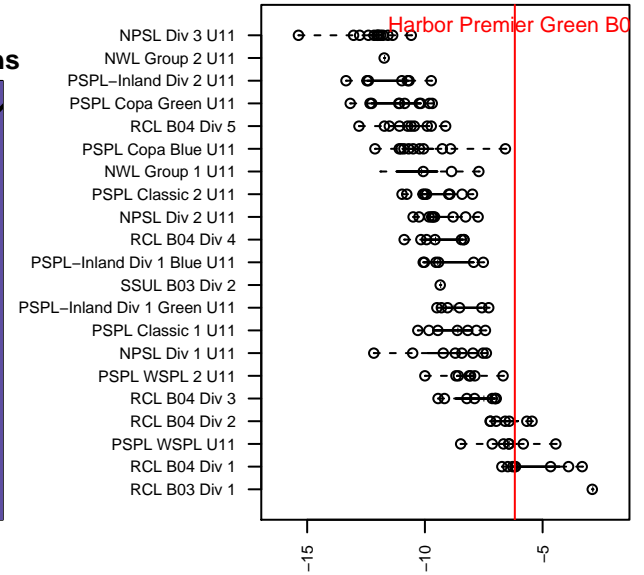

**attack and defense rating
relative to others at age
and all opponents in last 13 months**