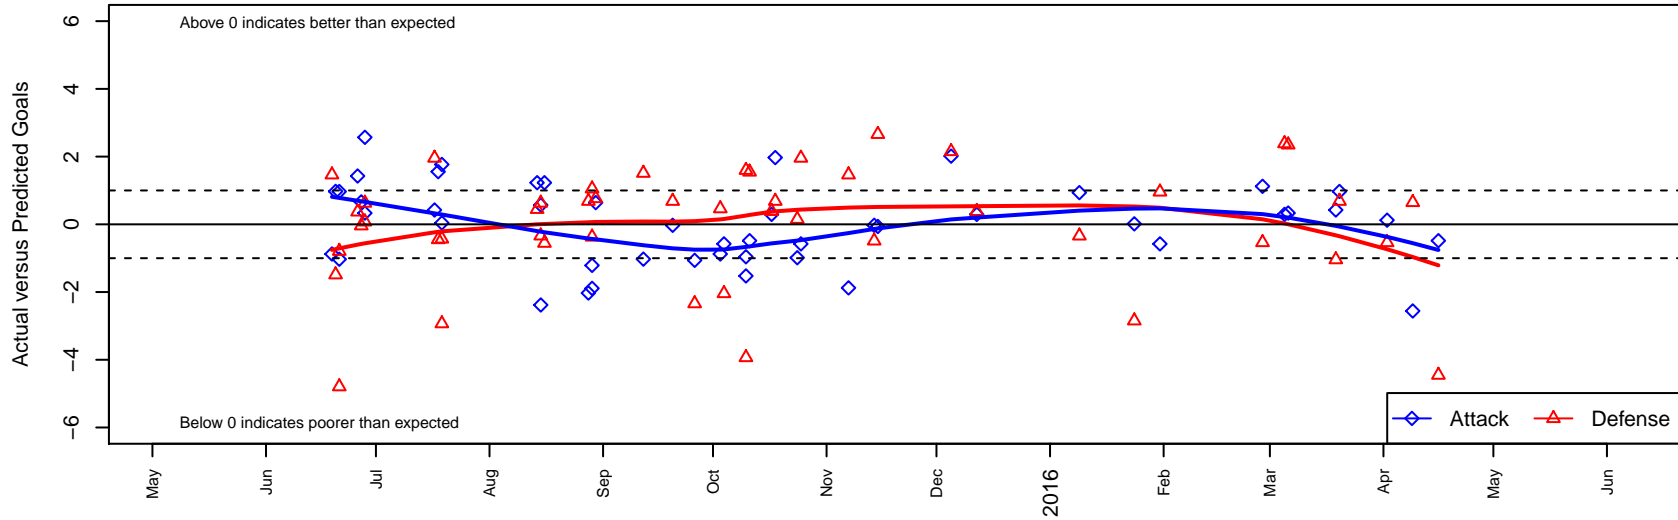

Harbor Premier Green B04

Harbor FC
 Gig Harbor, WA
 B04 total strength=631
 attack=0.71 defense=0.43
 fall league = RCL B04 Div 1
 spr league = Win RCL B04 Div 1
 notes= Jarrett 2014-5

alt names used:
 HARBOR PREMIER B'04 JARRETT (WA)
 HARBOR PREMIER B'04 JARRETT (WA)
 Harbor Premier B04 Green A
 Harbor FC BU11 Green
 HARBOR PREMIER 04 (BU11)
 Harbor B04 Green
 Harbor Premier B04 Green A
 Harbor Premier B04 Green A

Harbor Premier Green B04
 Dots are actual minus expected GF (blue circles) and GA (red triangles).
 Blue line is smoothed change in attack strength. Red is smoothed change in defense strength.

**attack and defense variance (black dot)
relative to other teams
and top 10 in region**